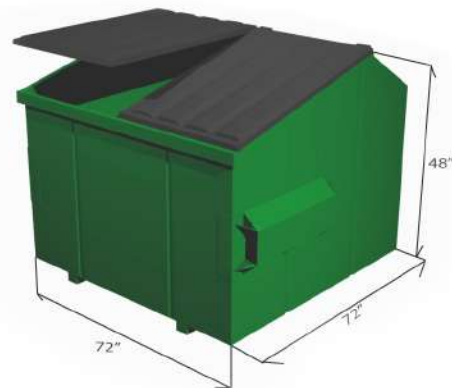

Built in Steel and or Aluminum upon request:

Features:

- All containers come with heavy duty plastic lids.
- All containers are vertically crimped where necessary for added rigidity.

Custom Recycling Containers available:

- With slots to accept folded cartons and other recyclable material.
- Lid-lock for added security

2 Cubic Yards (Square Type)

1 Cubic Yard (Square Type)

4 Cubic Yards

3 Cubic Yards

6 Cubic Yards

8 Cubic Yards