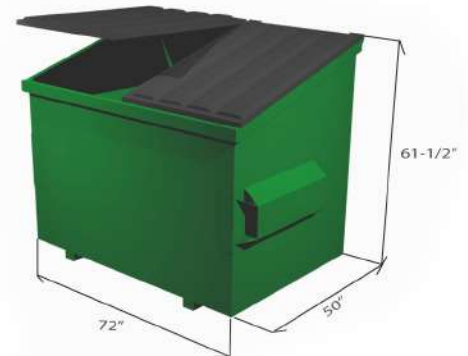

Built in Steel and or Aluminum upon request:

Features:

- All containers come with heavy duty plastic lids.
- All containers are vertically crimped where necessary for added rigidity.

Custom Recycling Containers available:

- With slots to accept folded cartons and other recyclable material.
- Lid-lock for added security

2 Cubic Yards (Square Type)

1 Cubic Yard (Square Type)

4 Cubic Yards

3 Cubic Yards

6 Cubic Yards

8 Cubic Yards