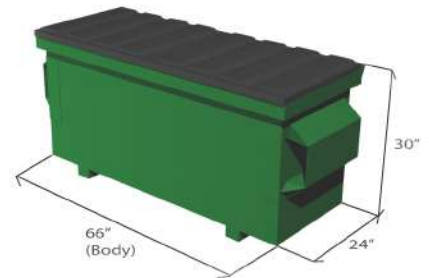

Built in Steel and or Aluminum upon request:

Features:

- All containers come with heavy duty plastic lids.
- All containers are vertically crimped where necessary for added rigidity.

Custom Recycling Containers available:

- With slots to accept folded cartons and other recyclable material.
- Lid-lock for added security

2 Cubic Yards (Square Type)

1 Cubic Yard (Square Type)

4 Cubic Yards

3 Cubic Yards

6 Cubic Yards

8 Cubic Yards