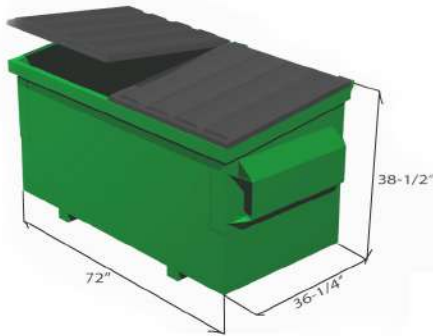

Built in Steel and or Aluminum upon request:

Features:

- All containers come with heavy duty plastic lids.
- All containers are vertically crimped where necessary for added rigidity.

Custom Recycling Containers available:

- With slots to accept folded cartons and other recyclable material.
- Lid-lock for added security

2 Cubic Yards (Square Type)

1 Cubic Yard (Square Type)

4 Cubic Yards

3 Cubic Yards

6 Cubic Yards

8 Cubic Yards